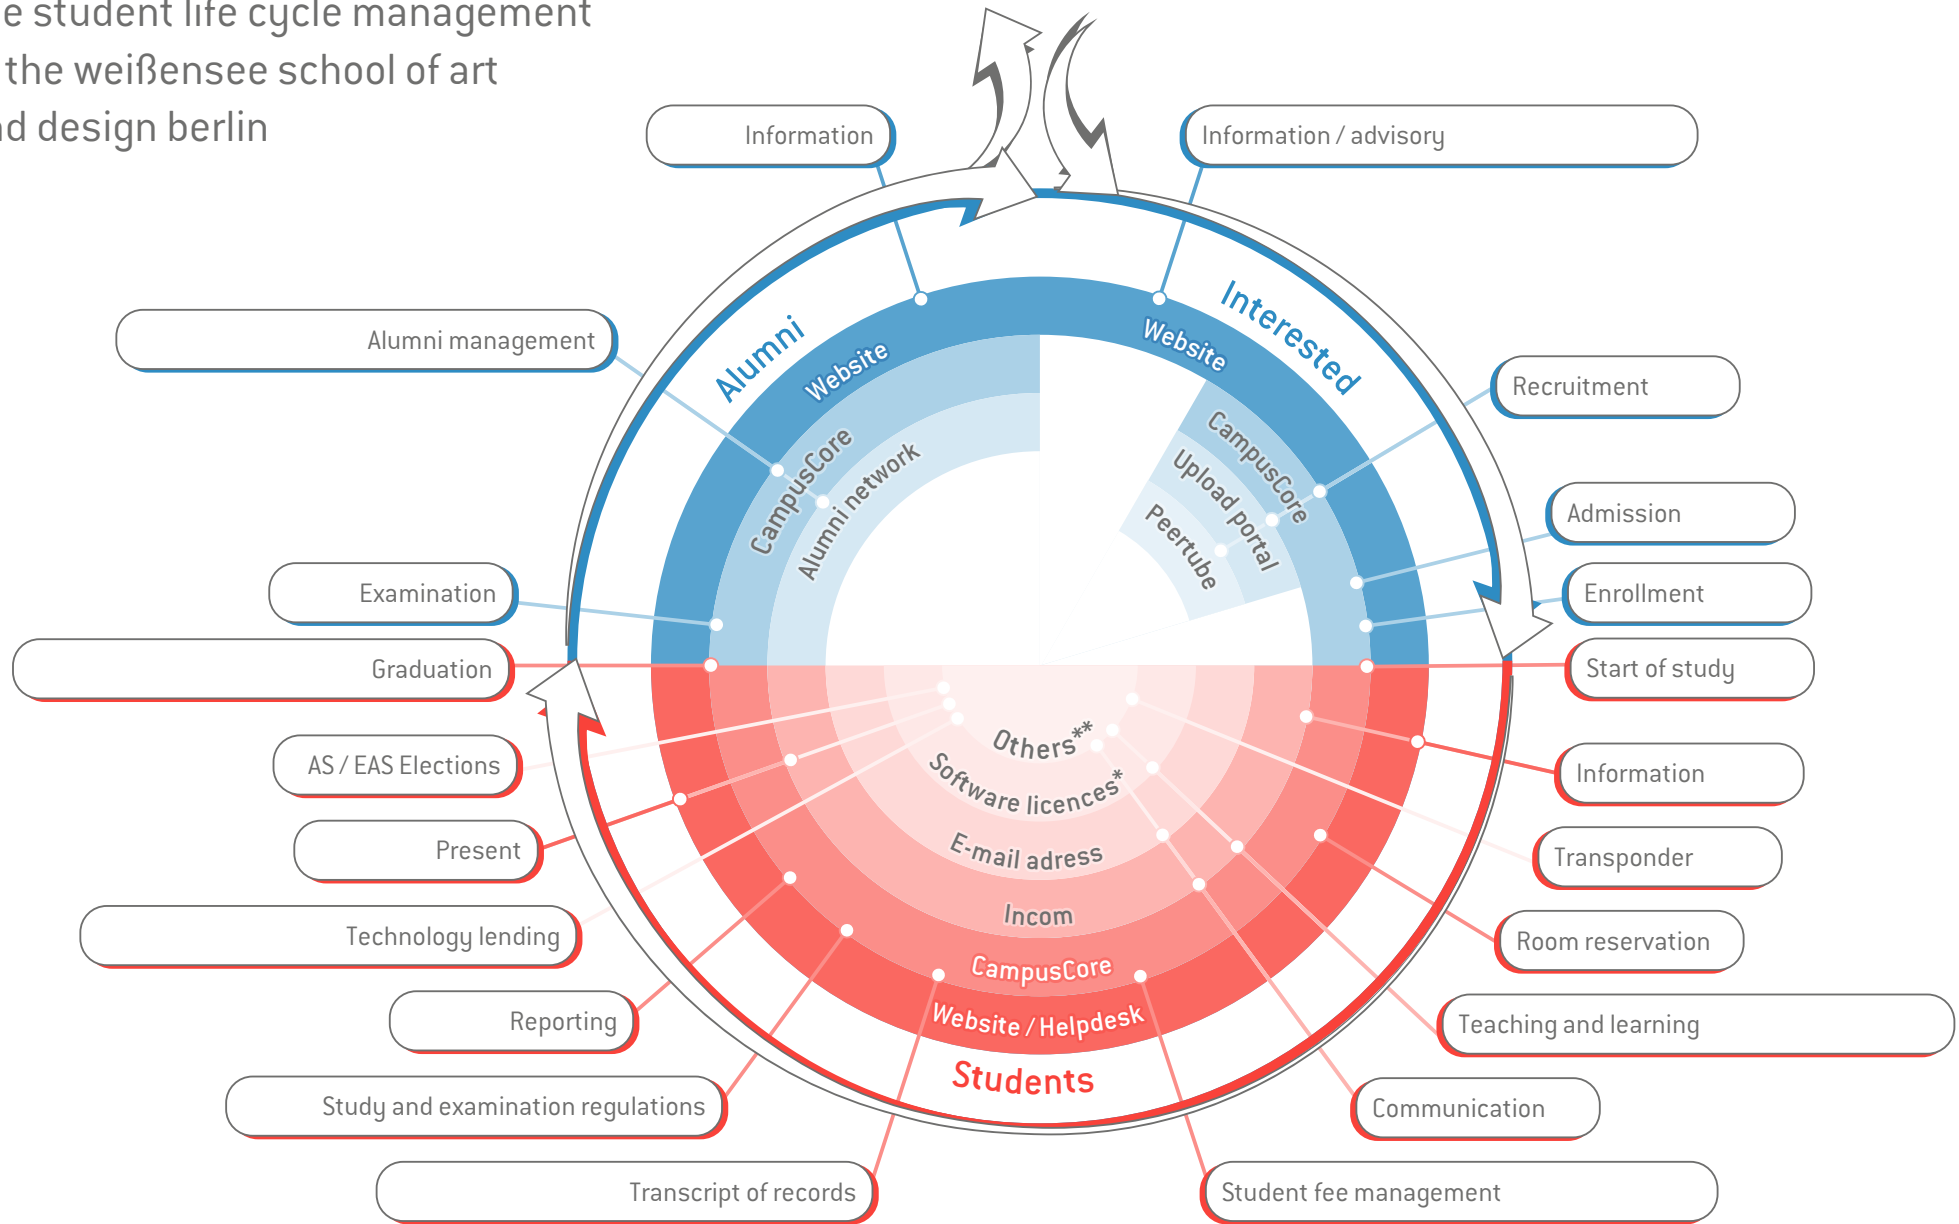

The student life cycle management at the weißensee school of art and design berlin

* Microsoft Office 365
 Adobe CC (Creative Cloud)
 Rhino / Rhinocerus

** Moodle
 Print account
 Technology lending
 Video-conferencing tool (Skype, Jitsi, Big Blue Button)
 Loomio
 WordPress